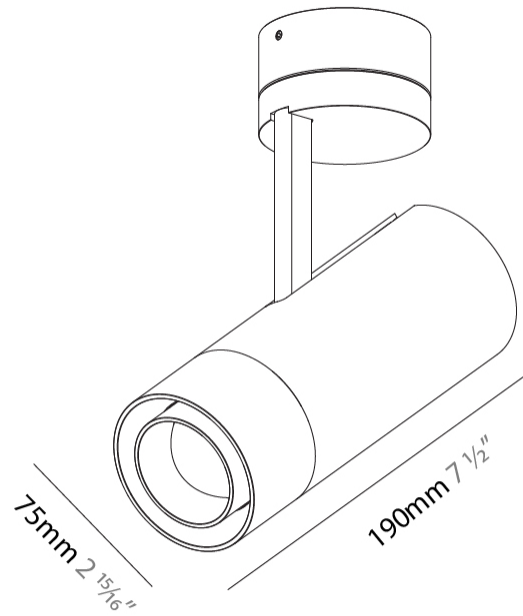

GENERAL

Series: Imagine
 Subseries: Imagine Flex
 Brand: Prolicht
 Division: Architectural
 Mounting Type: Surface
 Mounting Location: Ceiling
 Subcategory: Spots

PHYSICAL

Shape: Cylinder
 Diameter (mm): 75
 Diameter (in): 2 ¹⁵/₁₆
 Height (mm): 190
 Height (in): 7 ¹/₂
 Max. Overall Height (mm): 235
 Max. Overall Height (in): 9 ¹/₄
 Light Distribution: Adjustable / Direct
 Weight (kg): 0.919
 Weight (lbs): 2.02
 Fixture Finish: SSR / BKV / CWI / CRY / HAB / UFT / ITA / RUA / FTG / MYG / LOD / PUS / FRO / FUP / KIA / POP / BLS / SPG / MEY / GOH / GUM / CHC / COM / ABZ / JAG / OBR / MOS / ROR
 Fixture Material: Aluminum Die Cast

OPTICAL

Reflector°: 14° to 48°
 Adjustability: Rotational 350°; Tilt 90°

RATINGS AND CERTIFICATIONS

Certified By: Certified for North American Standards
 IP rating: IP20

A3D105-

PROJECT

TYPE

SPECIFIER

GENERAL

Series: Imagine
 Subseries: Imagine Flex
 Brand: Prolicht
 Division: Architectural
 Mounting Type: Track
 Mounting Location: Ceiling
 Subcategory: Spots

PHYSICAL

Shape: Cylinder
 Diameter (mm): 75
 Diameter (in): 2 ¹⁵/₁₆
 Height (mm): 190
 Height (in): 7 ¹/₂
 Max. Overall Height (mm): 210
 Max. Overall Height (in): 8 ¹/₄
 Light Distribution: Adjustable / Direct
 Weight (kg): 0.702
 Weight (lbs): 1.54
 Fixture Finish: SSR / BKV / CWI / CRY / HAB / UFT / ITA / RUA / FTG / MYG / LOD / PUS / FRO / FUP / KIA / POP / BLS / SPG / MEY / GOH / GUM / CHC / COM / ABZ / JAG / OBR / MOS / ROR
 Holder Finish: BLK / WHI / SIL
 Fixture Material: Aluminum Die Cast